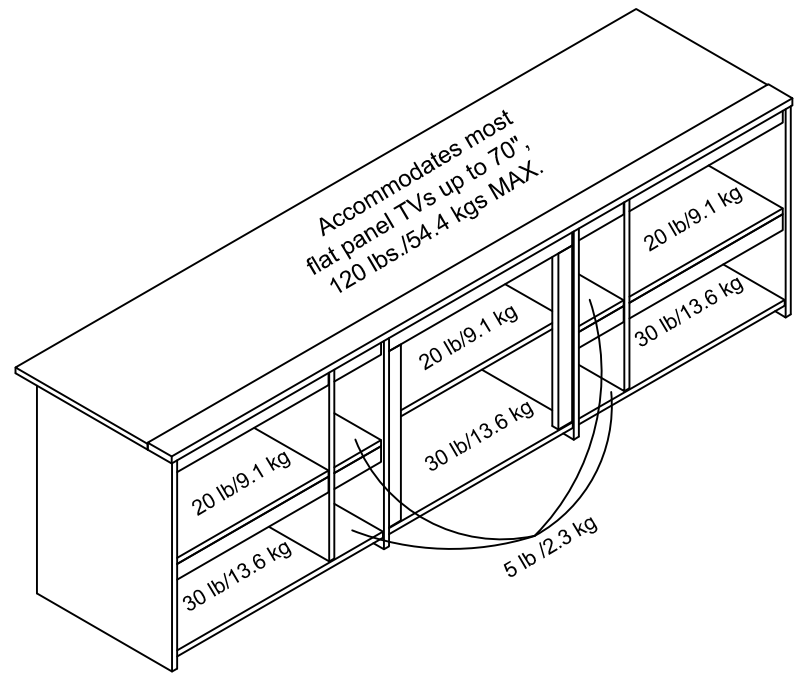

7121xxxCOM -70" TV Stand

Wood Breakdown:
 Wood 100%
 Total storage: 18.7 cubic feet

Overall Product Size:
 71.4" W × 18" D × 21.5" H
 181.4cm W × 45.8cm D × 54.7cm H

Maximum Weight Capacities
 Unit Weight: 91.961lbs. (41.8 kg)