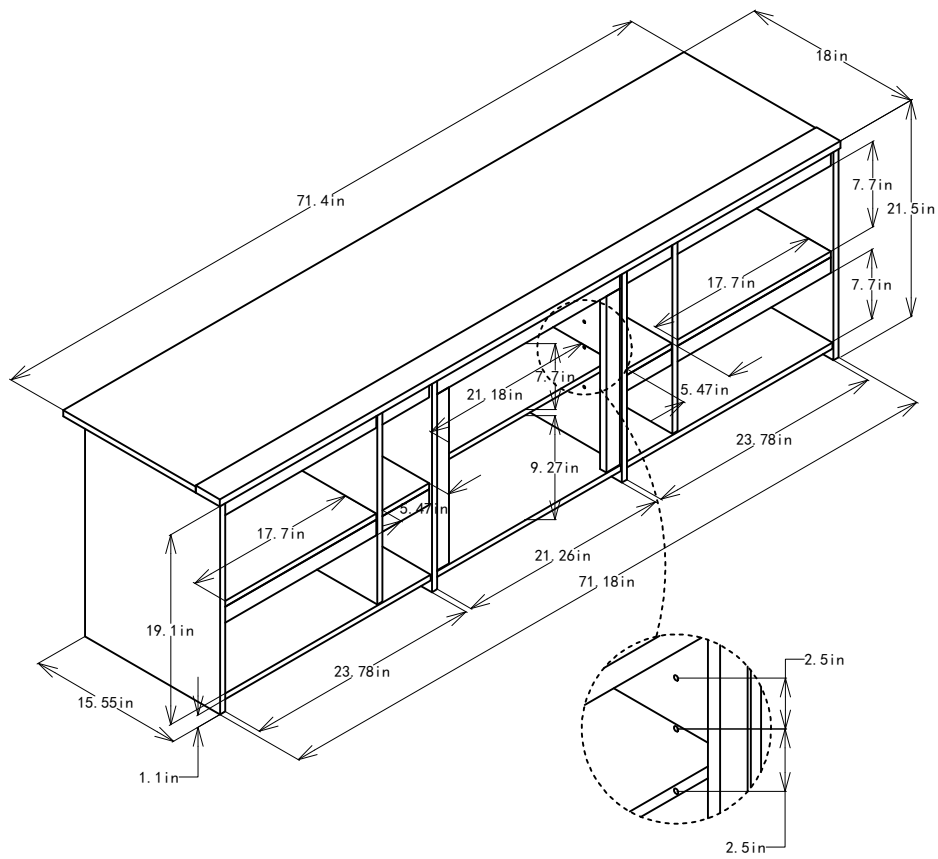

7121xxxCOM -70" TV Stand

Wood Breakdown:
 Wood 100%
 Total storage: 18.7 cubic feet

Overall Product Size:
 71.4" W × 18" D × 21.5" H
 181.4cm W × 45.8cm D × 54.7cm H

Maximum Weight Capacities
 Unit Weight: 91.961lbs. (41.8 kg)